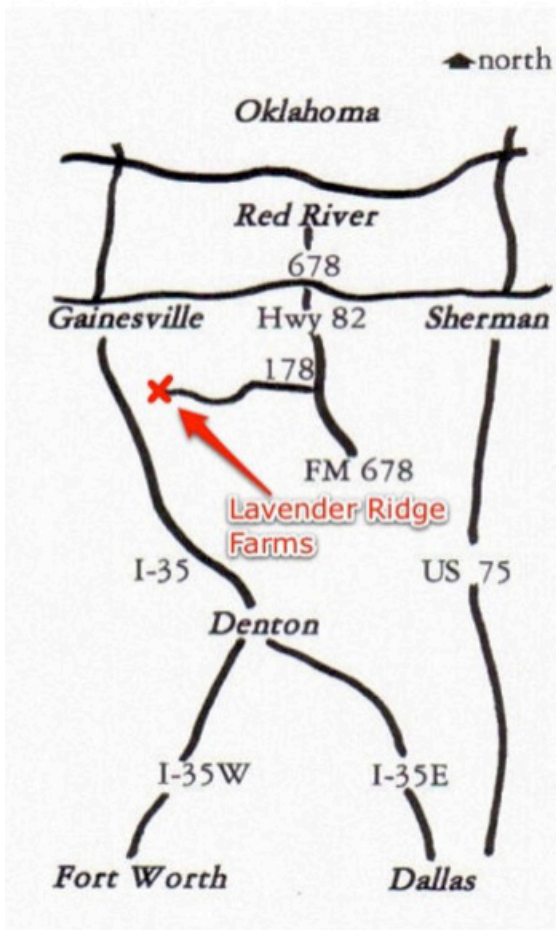

# Lavender Festival 2010

*It's just around the corner!*

***Please do not bring pets to the festival. Thank you.***

## Map and Directions to Lavender Ridge Farms

### From Gainesville / I 35

Travel EAST approx 8 miles on Highway 82

Turn RIGHT (south) on FM678 and travel south for approx 1 mile.

Turn RIGHT on County Road 178 and follow the road approx 1.5 miles.

The Farm entrance sign is on the RIGHT.

### From Sherman / US 75 (Central Expressway in Dallas)

Travel WEST on SH 82 approx 25 miles to the FM678.

Turn LEFT (south) on FM678 and travel south for approx 1 mile.

Turn RIGHT on County Road 178 and follow the road approx 1.5 miles.